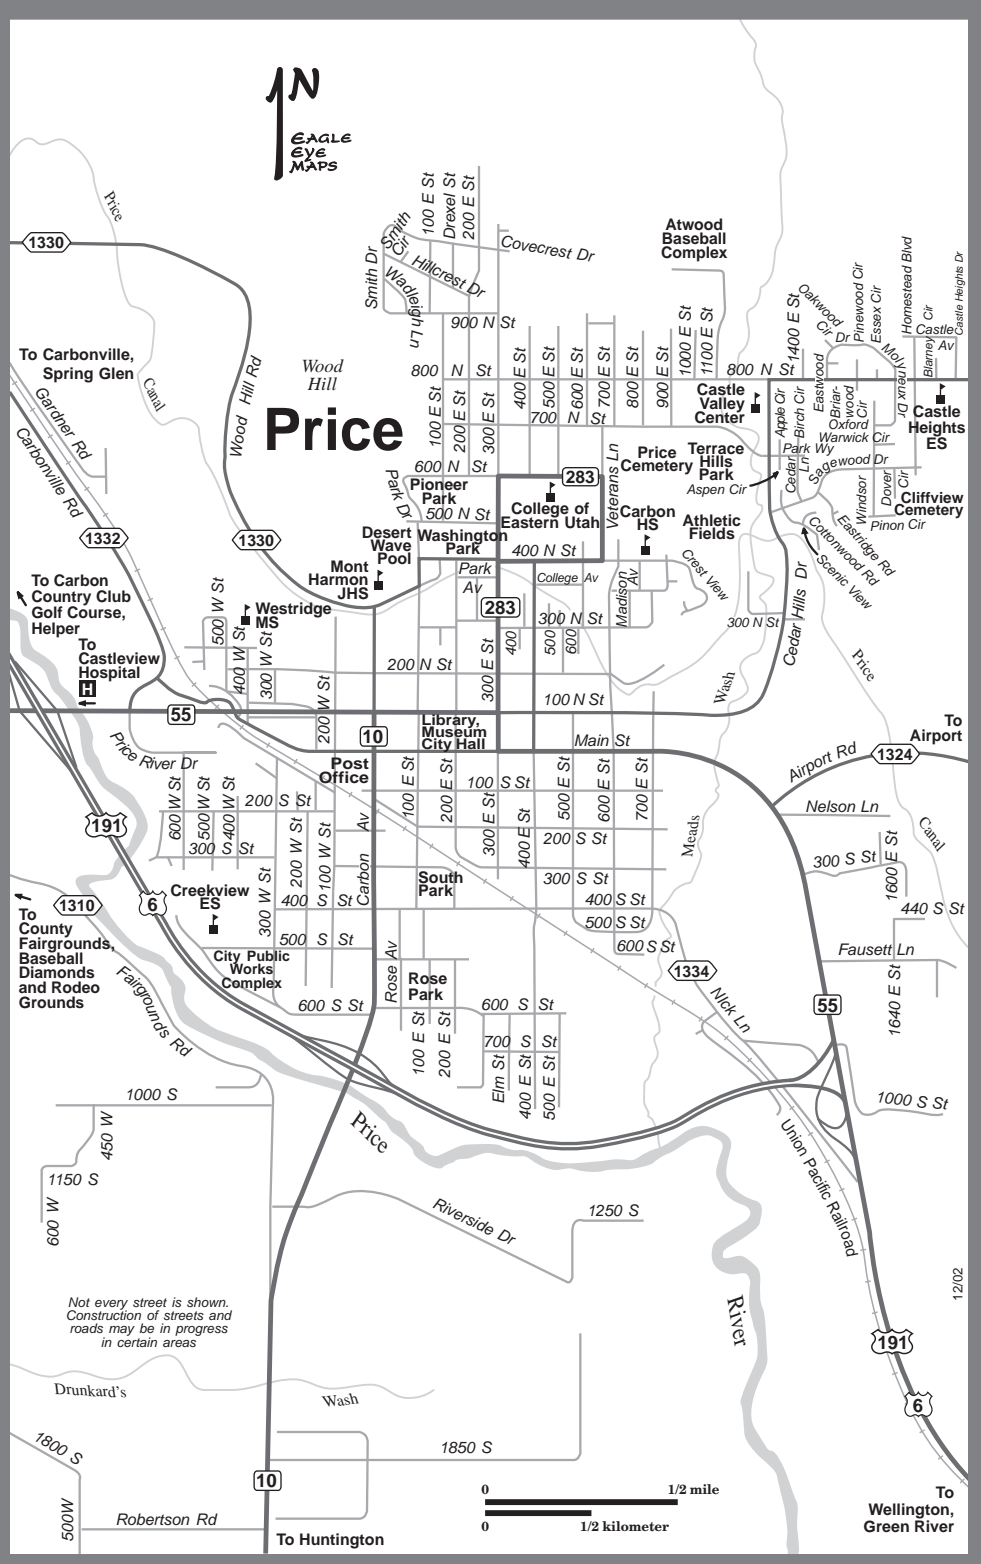

Price

To Carbonville, Spring Glen

To Carbon Country Club Golf Course, Helper

To Castleview Hospital

To County Fairgrounds, Baseball Diamonds and Rodeo Grounds

To Huntington

Atwood Baseball Complex

Castle Valley Center

Castle Heights ES

Cliffview Cemetery

To Airport

To Wellington, Green River

Not every street is shown. Construction of streets and roads may be in progress in certain areas

12/02